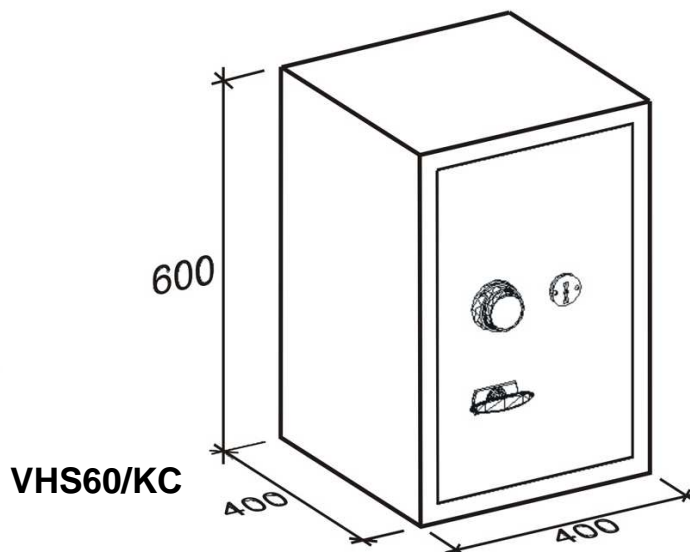

**VIOMETAL VHS SERIES SAFES
 WITH COMBINATION AND/OR KEY-LOCK
 FOR HOME AND OFFICE INSTALLATIONS**

Code	External			Internal			Useful Volume	Weight	Price
	Width in mm	Depth in mm	Height in mm	Width in mm	Depth in mm	Height in mm			
VHS46/KC	360	360	460	330	270	440	35L	50kg	€750.00+VAT (=€877.50)
VHS60/KC	400	400	600	370	310	570	65L	70kg	€850.00+VAT (=€994.50)