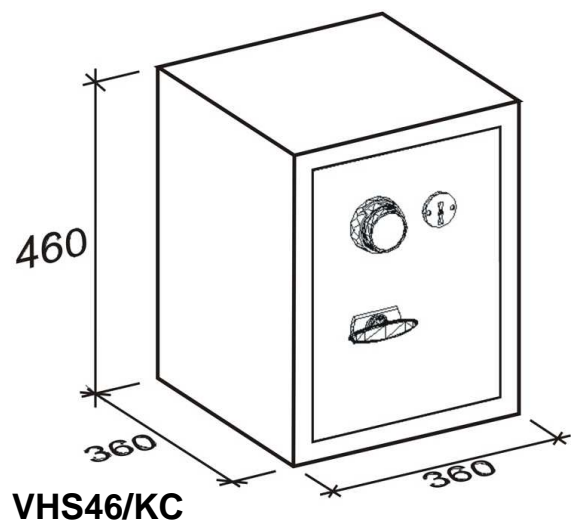

**VIOMETAL VHS SERIES SAFES
 WITH COMBINATION AND/OR KEY-LOCK
 FOR HOME AND OFFICE INSTALLATIONS**

Code	External			Internal			Useful Volume	Weight	Price
	Width in mm	Depth in mm	Height in mm	Width in mm	Depth in mm	Height in mm			
VHS46/KC	360	360	460	330	270	440	35L	50kg	€750.00+VAT (=€877.50)
VHS60/KC	400	400	600	370	310	570	65L	70kg	€850.00+VAT (=€994.50)