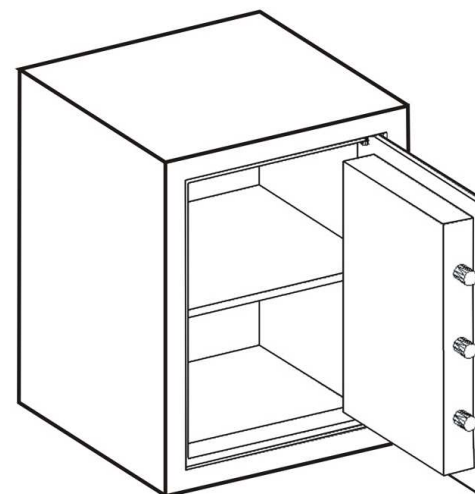

**VIOMETAL VHS SERIES SAFES
 WITH COMBINATION AND/OR KEY-LOCK
 FOR HOME AND OFFICE INSTALLATIONS**

Code	External			Internal			Useful Volume	Weight	Price
	Width in mm	Depth in mm	Height in mm	Width in mm	Depth in mm	Height in mm			
VHS46/KC	360	360	460	330	270	440	35L	50kg	€750.00+VAT (=€877.50)
VHS60/KC	400	400	600	370	310	570	65L	70kg	€850.00+VAT (=€994.50)