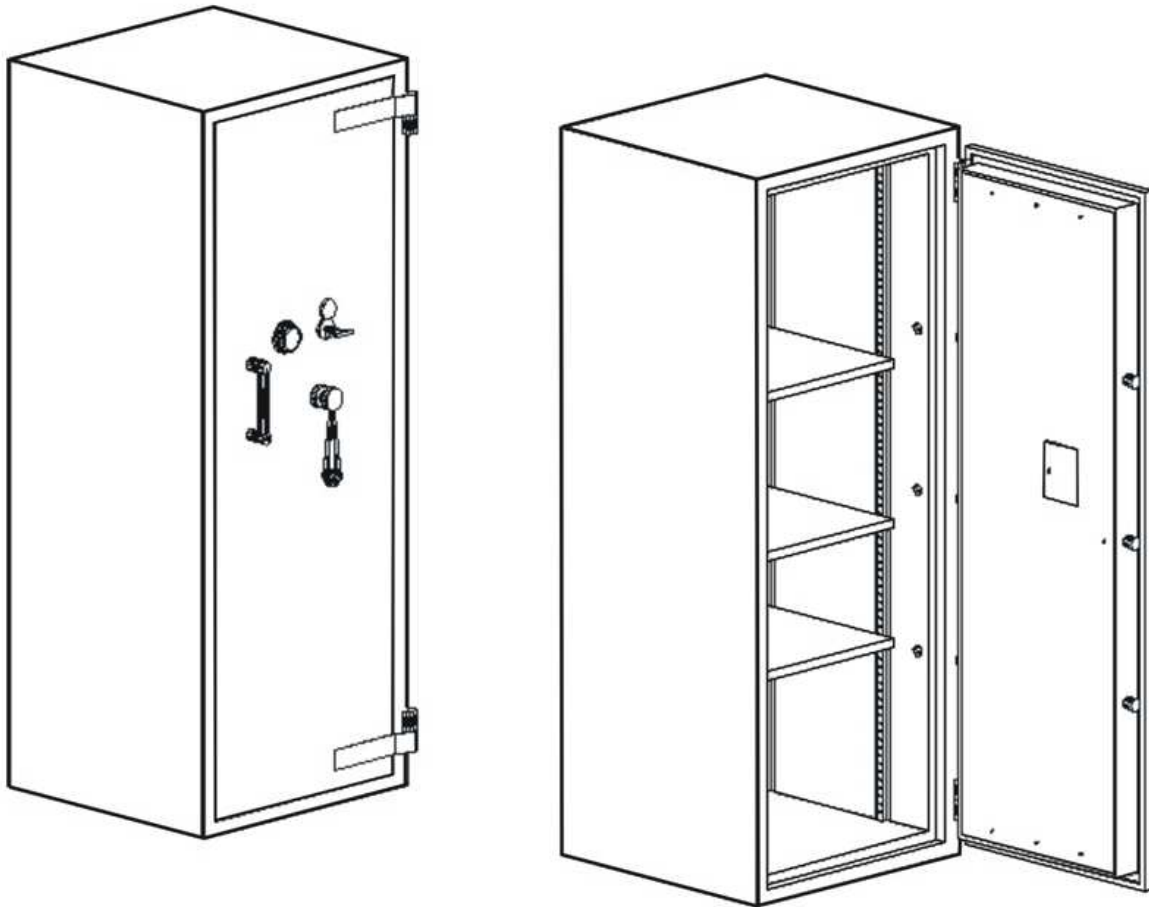

DOCU-S/KC HEAVY DUTY FIREPROOF MEDIA SAFE

DESCRIPTION

Code: DOCU-S/KC
HEAVY DUTY FIREPROOF MEDIA SAFE
With (3+1) height adjustable shelves

External Dimensions: 68W x 70D x 180H
Internal Dimensions: 55W x 50D x 168H
Useful Volume: 462 Litres
Weight: 500kg

Price: €1,930.00+VAT (=€2,258.10)

- Supplied by default with one key lock and one mechanical combination.
- Optional: Digital lock instead of mechanical €100.00+VAT (=€117.00).
- Extra additional digital lock €280.00+VAT (=€327.00)