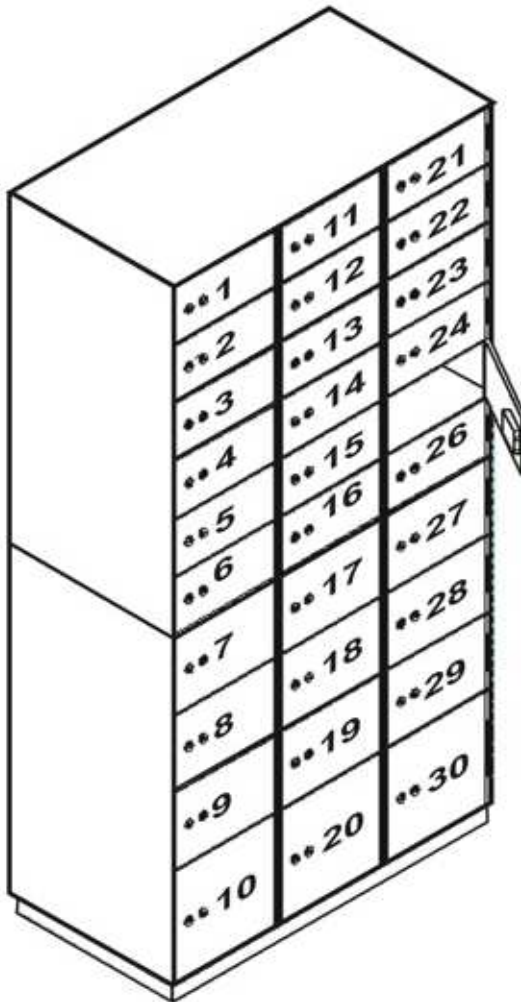

BANK SAFE DEPOSIT BOXES - BLOCK

DESCRIPTION

Code: BANK SDB

- 3mm Thick Steel Body
- 8mm Thick Steel Doors
- Outside Dimensions: 97W x 50D x 189H
- Door Layout:
 - 18 Small Doors - 30W x 15H
 - 9 Medium Doors – 30W x 20H
 - 3 Large Doors – 30W x 30H
- Lock: High Security Dual Control Lock (Germany)
- Trays: Open Metal Tray Inside Each Box.