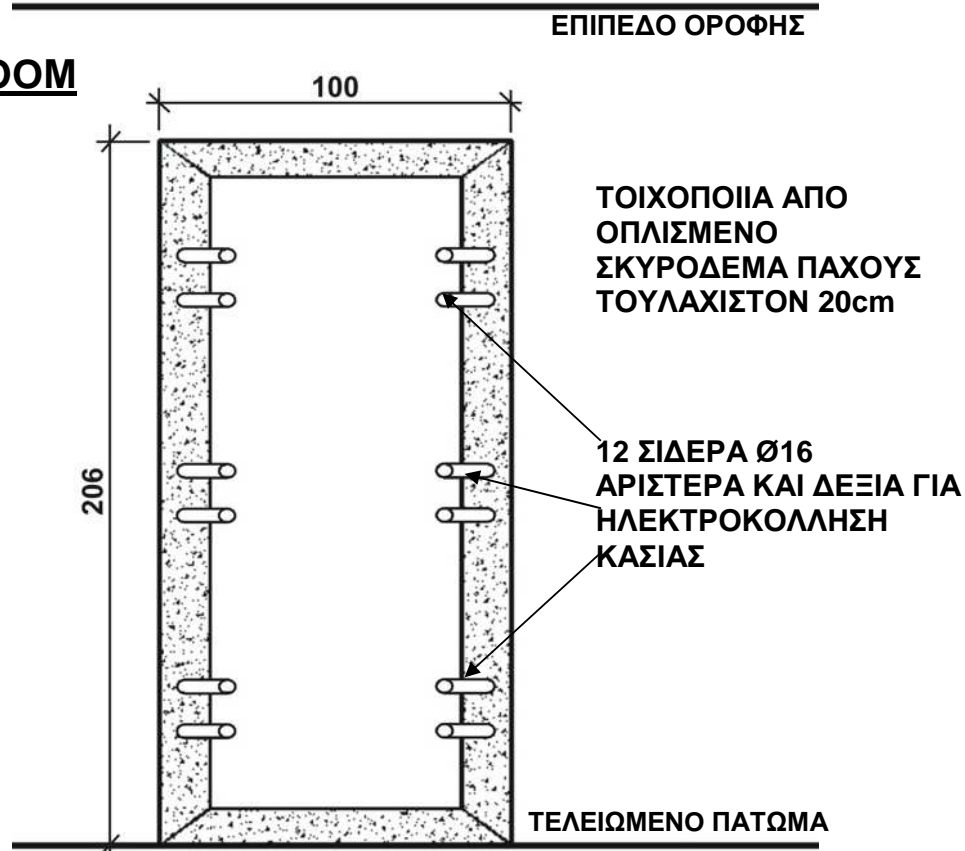

STRONGROOM
DOOR

Ref. V010

| | |
|------------|-------------------------------------|
| Type | Fire Proof Strongroom Door – Class1 |
| Code | FPSD1 |
| Dimensions | 100Wx20Dx206H |
| Price | €4,275.00+VAT (=€5,001.75) |