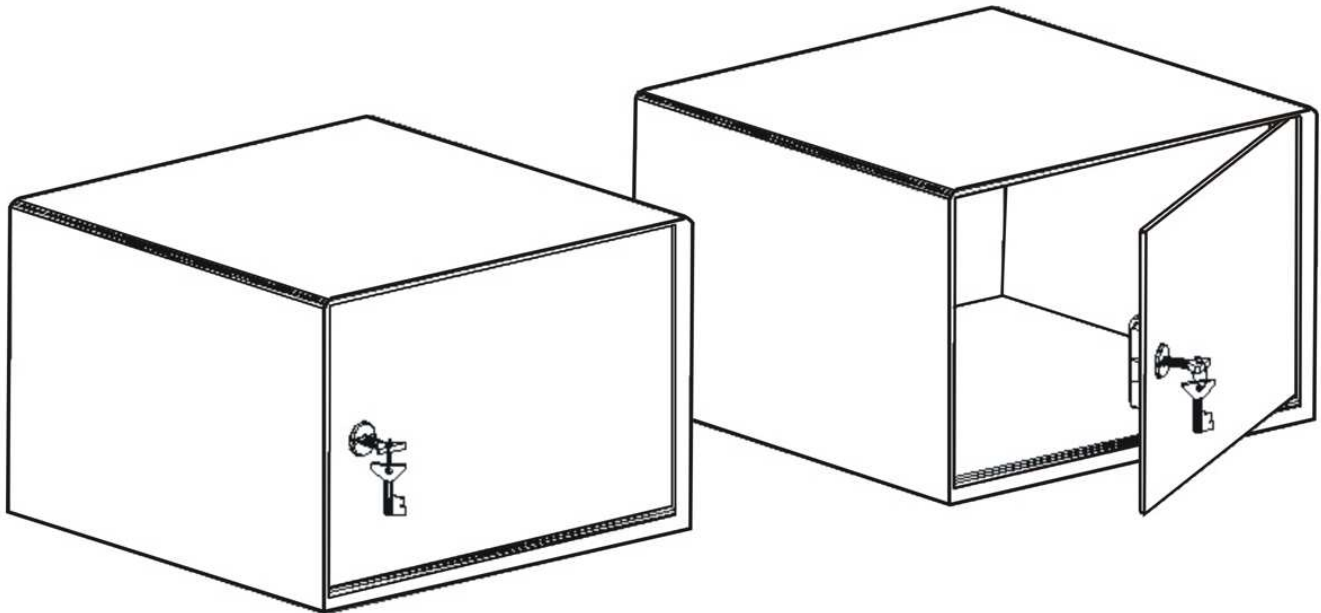

HOTEL ROOMSAFE 30x30x20H

DESCRIPTION	
Code: HRS 30x30x20H	
Dimensions:	30W x 30D x 20H
Body Thickness:	2mm
Door Thickness:	5mm
High Security Key Lock Carpet on the base inside	
Price: €80.00+VAT (=€93.60)	

SAFES 20

Ref. V013