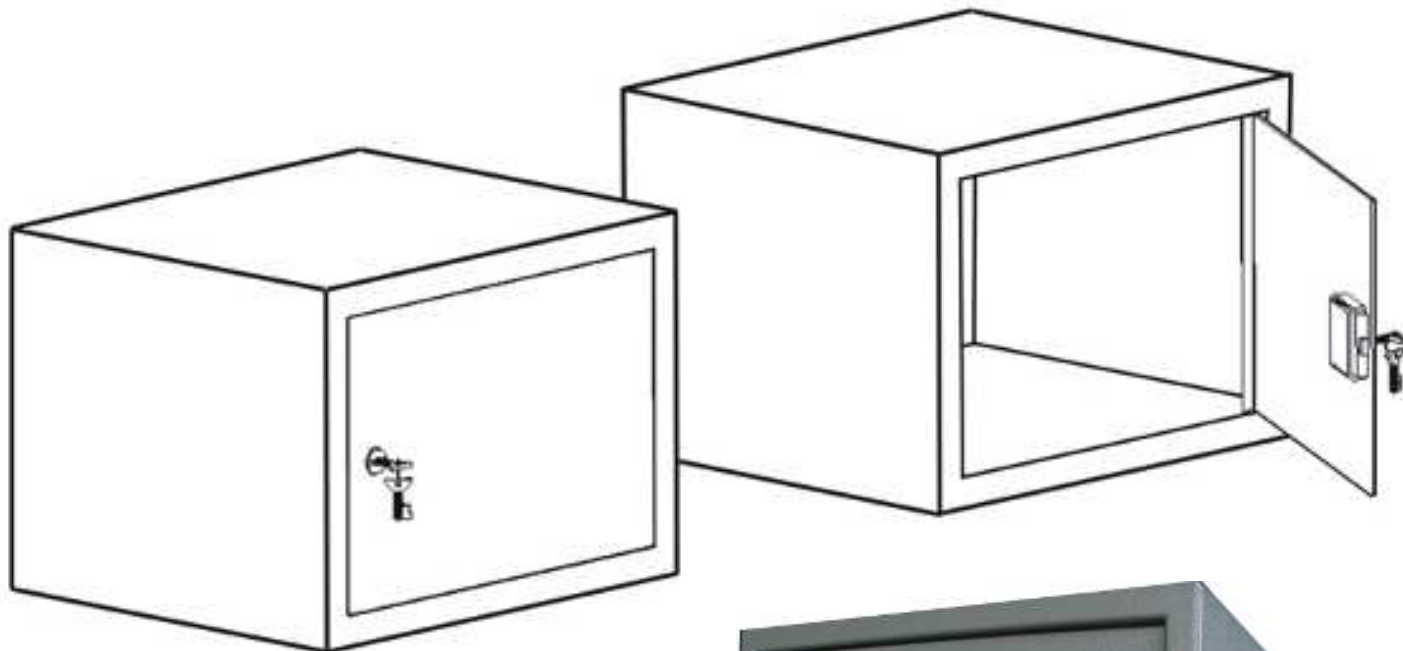

HOTEL ROOMSAFE 40x34x29H

DESCRIPTION	
Code: HRS 40x34x29H	
Dimensions:	40W x 34D x 29H
Body Thickness:	2mm
Door Thickness:	5mm
High Security Key Lock Carpet on the base inside	
Price: €110.00+VAT (=€128.70)	