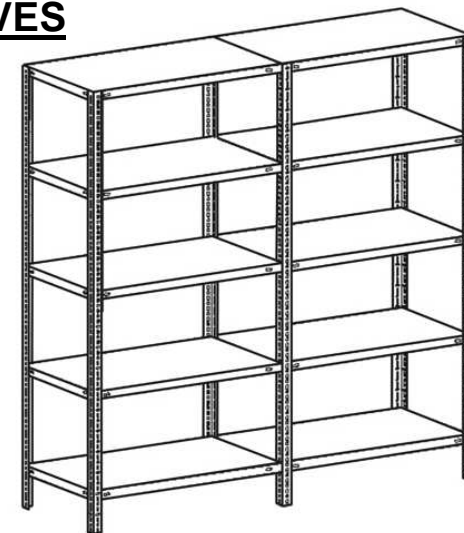

METAL SHELVES

Ref. V034

Code	Item	Without Installation	Including Delivery and Installation
	<u>SHELVES</u>		
SH32	92 x 32cm	€7.00+VAT (=€8.19)	€9.60+VAT (=€11.23)
SH42	92 x 42cm	€9.00+VAT (=€10.53)	€11.60+VAT (=€13.57)
SH58	92 x 58cm	€11.60+VAT (=€13.57)	€14.20+VAT (=€16.61)
	<u>SUPPORT</u>		
SUP6	6FT (183cm)	€8.00+VAT (=€9.36)	€8.00+VAT (=€9.36)
SUP7	7FT (213cm)	€8.50+VAT (=€9.95)	€8.50+VAT (=€9.95)
SUP8	8FT (244cm)	€9.50+VAT (=€11.12)	€9.50+VAT (=€11.12)
SUP9	9FT (274cm)	€10.50+VAT (=€12.29)	€10.50+VAT (=€12.29)
SUP10	10FT (305cm)	€11.50+VAT (=€13.46)	€11.50+VAT (=€13.46)

****Bolts & Nuts (1Set) Code: 14100**
=0.09+VAT (=0.11) Cents (Each Set)

SH 02

OFFICE FURNITURE, MOBILE SYSTEMS, STORAGE SYSTEMS, SHELVING SYSTEMS, SAFES & VAULTS