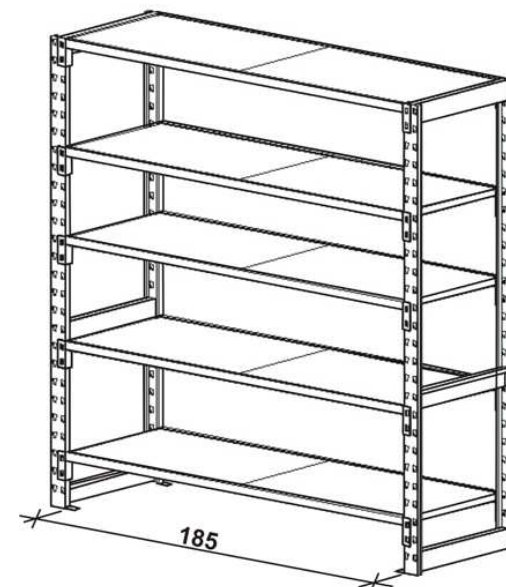

VIOMETAL MD FLEXIBLE SHELVES

<u>CODE</u>	<u>DESCRIPTION</u>	<u>PRICE EACH</u>
MDSU200-32	Vertical Support (32W x 200H)	€62.00+VAT (=€72.54)
MDSU200-42	Vertical Support (42W x 200H)	€62.00+VAT (=€72.54)
MDSU200-58	Vertical Support (58W x 200H)	€62.00+VAT (=€72.54)
MDSU250-32	Vertical Support (32W x 250H)	€67.00+VAT (=€78.39)
MDSU250-42	Vertical Support (42W x 250H)	€67.00+VAT (=€78.39)
MDSU250-58	Vertical Support (58W x 250H)	€67.00+VAT (=€78.39)
SHBF-32	Shelf Including Beams and Floor 185W x 32D	€62.00+VAT (=€72.54)
SHBF-42	Shelf Including Beams and Floor 185W x 42D	€65.00+VAT (=€76.05)
SHBF-58	Shelf Including Beams and Floor 185W x 58D	€71.00+VAT (=€83.07)