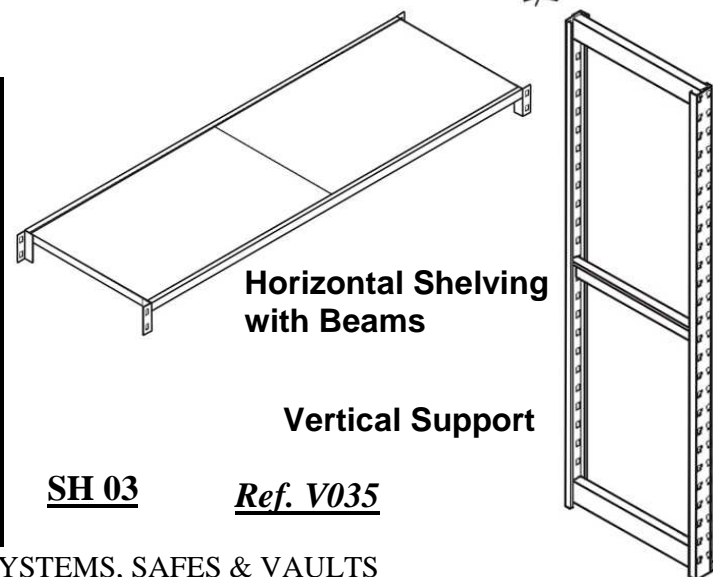

VIOMETAL MD FLEXIBLE SHELVES

<u>CODE</u>	<u>DESCRIPTION</u>	<u>PRICE EACH</u>
MDSU200-32	Vertical Support (32W x 200H)	€62.00+VAT (=€72.54)
MDSU200-42	Vertical Support (42W x 200H)	€62.00+VAT (=€72.54)
MDSU200-58	Vertical Support (58W x 200H)	€62.00+VAT (=€72.54)
MDSU250-32	Vertical Support (32W x 250H)	€67.00+VAT (=€78.39)
MDSU250-42	Vertical Support (42W x 250H)	€67.00+VAT (=€78.39)
MDSU250-58	Vertical Support (58W x 250H)	€67.00+VAT (=€78.39)
SHBF-32	Shelf Including Beams and Floor 185W x 32D	€62.00+VAT (=€72.54)
SHBF-42	Shelf Including Beams and Floor 185W x 42D	€65.00+VAT (=€76.05)
SHBF-58	Shelf Including Beams and Floor 185W x 58D	€71.00+VAT (=€83.07)