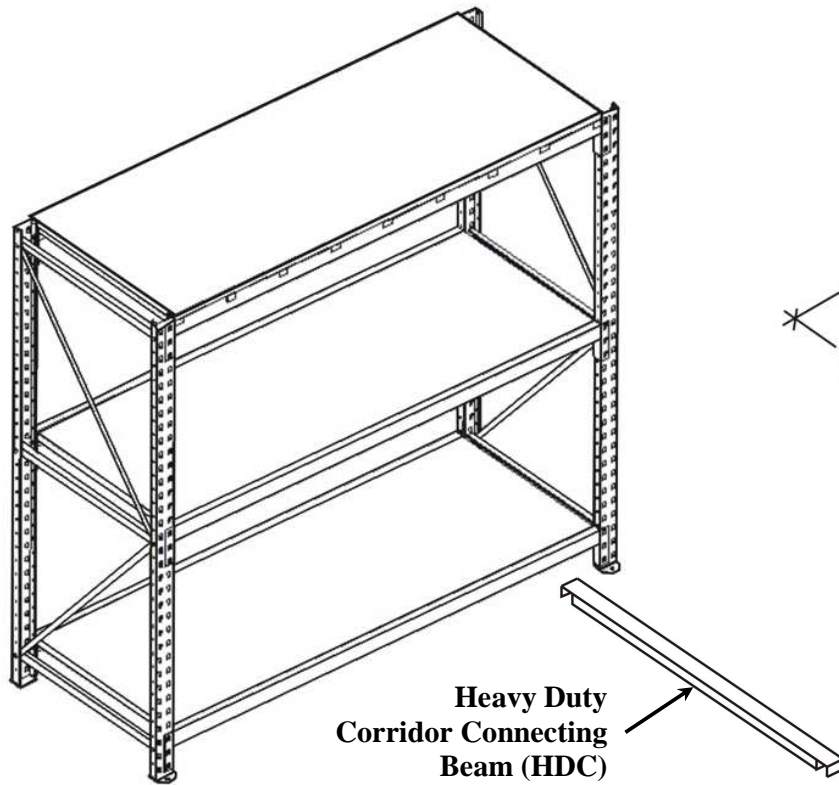

**VIOMETAL HEAVY DUTY PALLET RACKIG SHELVES**

Code	Description	Price
HDS200	Heavy Duty Paired Support 90W x 200H	€67.00+VAT (=€78.39)
HDS250	Heavy Duty Paired Support 90W x 250H	€75.00+VAT (=€87.75)
HDS300	Heavy Duty Paired Support 90W x 300H	€82.00+VAT (=€95.94)
HDB250	Heavy Duty Beam 250L	€30.00+VAT (=€35.10)
HDB300	Heavy Duty Beam 300L	€33.00+VAT (=€38.61)
HDF250	Wood or Metal Floor 90W x 250L	€67.00+VAT (=€78.39)
HDF300	Wood or Metal Floor 90W x 300L	€78.00+VAT (=€91.26)
HDC	Heavy Duty Corridor Connecting Beam 90L	€10.00+VAT (=€11.70)