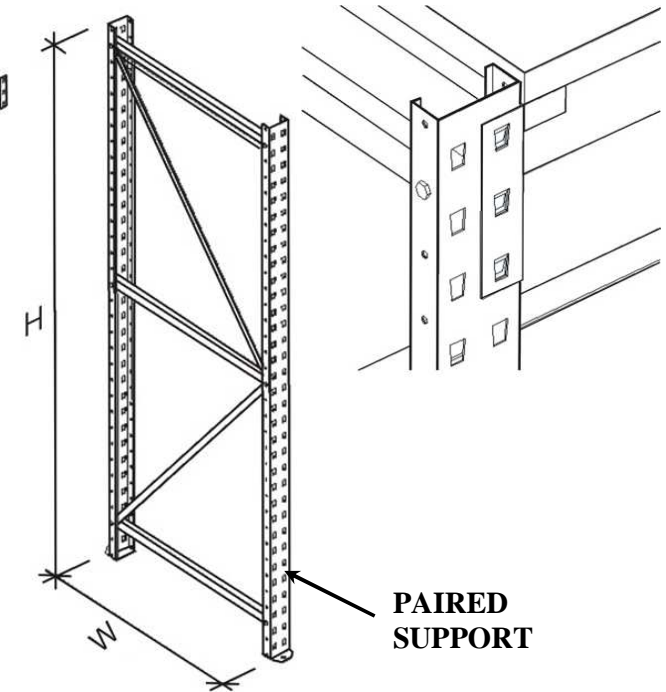

**VIOMETAL HEAVY DUTY PALLET RACKIG SHELVES**

Code	Description	Price
HDS200	Heavy Duty Paired Support 90W x 200H	€67.00+VAT (=€78.39)
HDS250	Heavy Duty Paired Support 90W x 250H	€75.00+VAT (=€87.75)
HDS300	Heavy Duty Paired Support 90W x 300H	€82.00+VAT (=€95.94)
HDB250	Heavy Duty Beam 250L	€30.00+VAT (=€35.10)
HDB300	Heavy Duty Beam 300L	€33.00+VAT (=€38.61)
HDF250	Wood or Metal Floor 90W x 250L	€67.00+VAT (=€78.39)
HDF300	Wood or Metal Floor 90W x 300L	€78.00+VAT (=€91.26)
HDC	Heavy Duty Corridor Connecting Beam 90L	€10.00+VAT (=€11.70)