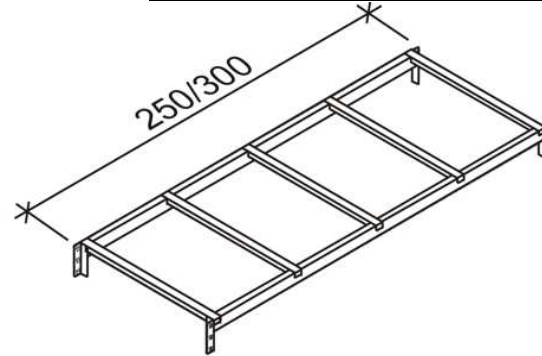

**VIOMETAL HEAVY DUTY PALLET RACKIG SHELVES**

Code	Description	Price
HDS200	Heavy Duty Paired Support 90W x 200H	€67.00+VAT (=€78.39)
HDS250	Heavy Duty Paired Support 90W x 250H	€75.00+VAT (=€87.75)
HDS300	Heavy Duty Paired Support 90W x 300H	€82.00+VAT (=€95.94)
HDB250	Heavy Duty Beam 250L	€30.00+VAT (=€35.10)
HDB300	Heavy Duty Beam 300L	€33.00+VAT (=€38.61)
HDF250	Wood or Metal Floor 90W x 250L	€67.00+VAT (=€78.39)
HDF300	Wood or Metal Floor 90W x 300L	€78.00+VAT (=€91.26)
HDC	Heavy Duty Corridor Connecting Beam 90L	€10.00+VAT (=€11.70)