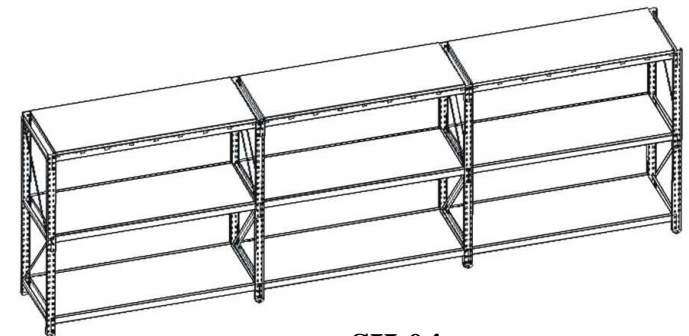

**VIOMETAL HEAVY DUTY PALLET RACKIG SHELVES**

Code	Description	Price
HDS200	Heavy Duty Paired Support 90W x 200H	€67.00+VAT (=€78.39)
HDS250	Heavy Duty Paired Support 90W x 250H	€75.00+VAT (=€87.75)
HDS300	Heavy Duty Paired Support 90W x 300H	€82.00+VAT (=€95.94)
HDB250	Heavy Duty Beam 250L	€30.00+VAT (=€35.10)
HDB300	Heavy Duty Beam 300L	€33.00+VAT (=€38.61)
HDF250	Wood or Metal Floor 90W x 250L	€67.00+VAT (=€78.39)
HDF300	Wood or Metal Floor 90W x 300L	€78.00+VAT (=€91.26)
HDC	Heavy Duty Corridor Connecting Beam 90L	€10.00+VAT (=€11.70)