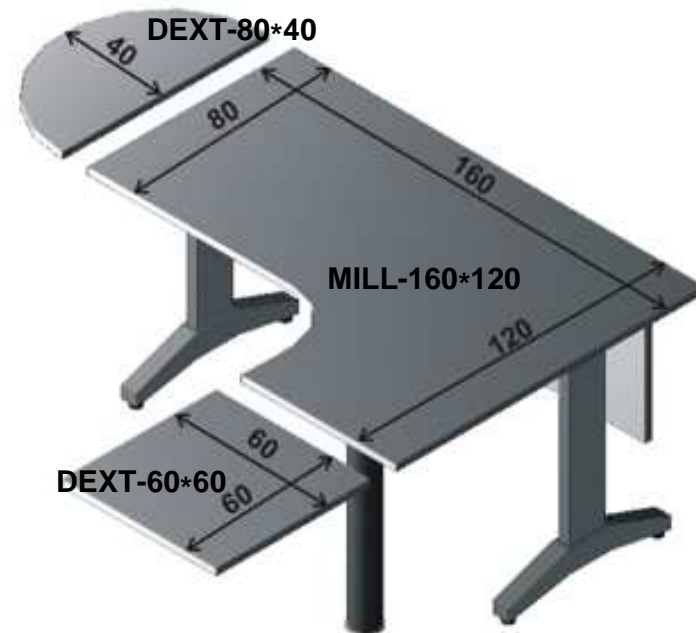

**MILLENNIUM DESK**

Code	Description	Price
MILL-160*80	Desk 160x80	€250.00+VAT (=€292.50)
MILL-160*120	Desk 160x80x120x60	€320.00+VAT (=€374.40)
DFPANEL	Desk Front Panel 152x40	€65.00+VAT (=€76.05)
DEXT-60*60	Desk Side Extension 60x60	€90.00+VAT (=€105.30)
DEXT-80*40	Desk Semi Round Side Extension 80x40	€65.00+VAT (=€76.05)
WDR4	Wooden Desk 4 Drawer Unit	€195.00+VAT (=€228.15)