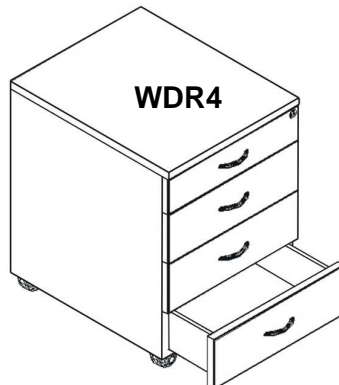

**MILLENNIUM DESK**

Code	Description	Price
MILL-160*80	Desk 160x80	€250.00+VAT (=€292.50)
MILL-160*120	Desk 160x80x120x60	€320.00+VAT (=€374.40)
DFPANEL	Desk Front Panel 152x40	€65.00+VAT (=€76.05)
DEXT-60*60	Desk Side Extension 60x60	€90.00+VAT (=€105.30)
DEXT-80*40	Desk Semi Round Side Extension 80x40	€65.00+VAT (=€76.05)
WDR4	Wooden Desk 4 Drawer Unit	€195.00+VAT (=€228.15)