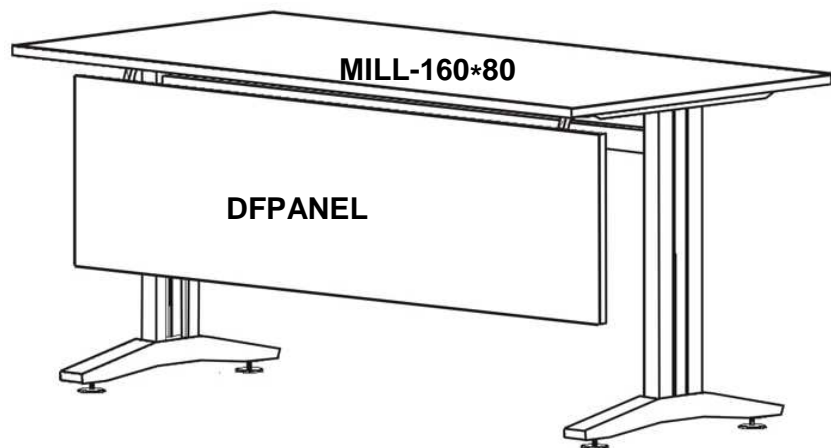

**MILLENNIUM DESK**

Code	Description	Price
MILL-160*80	Desk 160x80	€250.00+VAT (=€292.50)
MILL-160*120	Desk 160x80x120x60	€320.00+VAT (=€374.40)
DFPANEL	Desk Front Panel 152x40	€65.00+VAT (=€76.05)
DEXT-60*60	Desk Side Extension 60x60	€90.00+VAT (=€105.30)
DEXT-80*40	Desk Semi Round Side Extension 80x40	€65.00+VAT (=€76.05)
WDR4	Wooden Desk 4 Drawer Unit	€195.00+VAT (=€228.15)